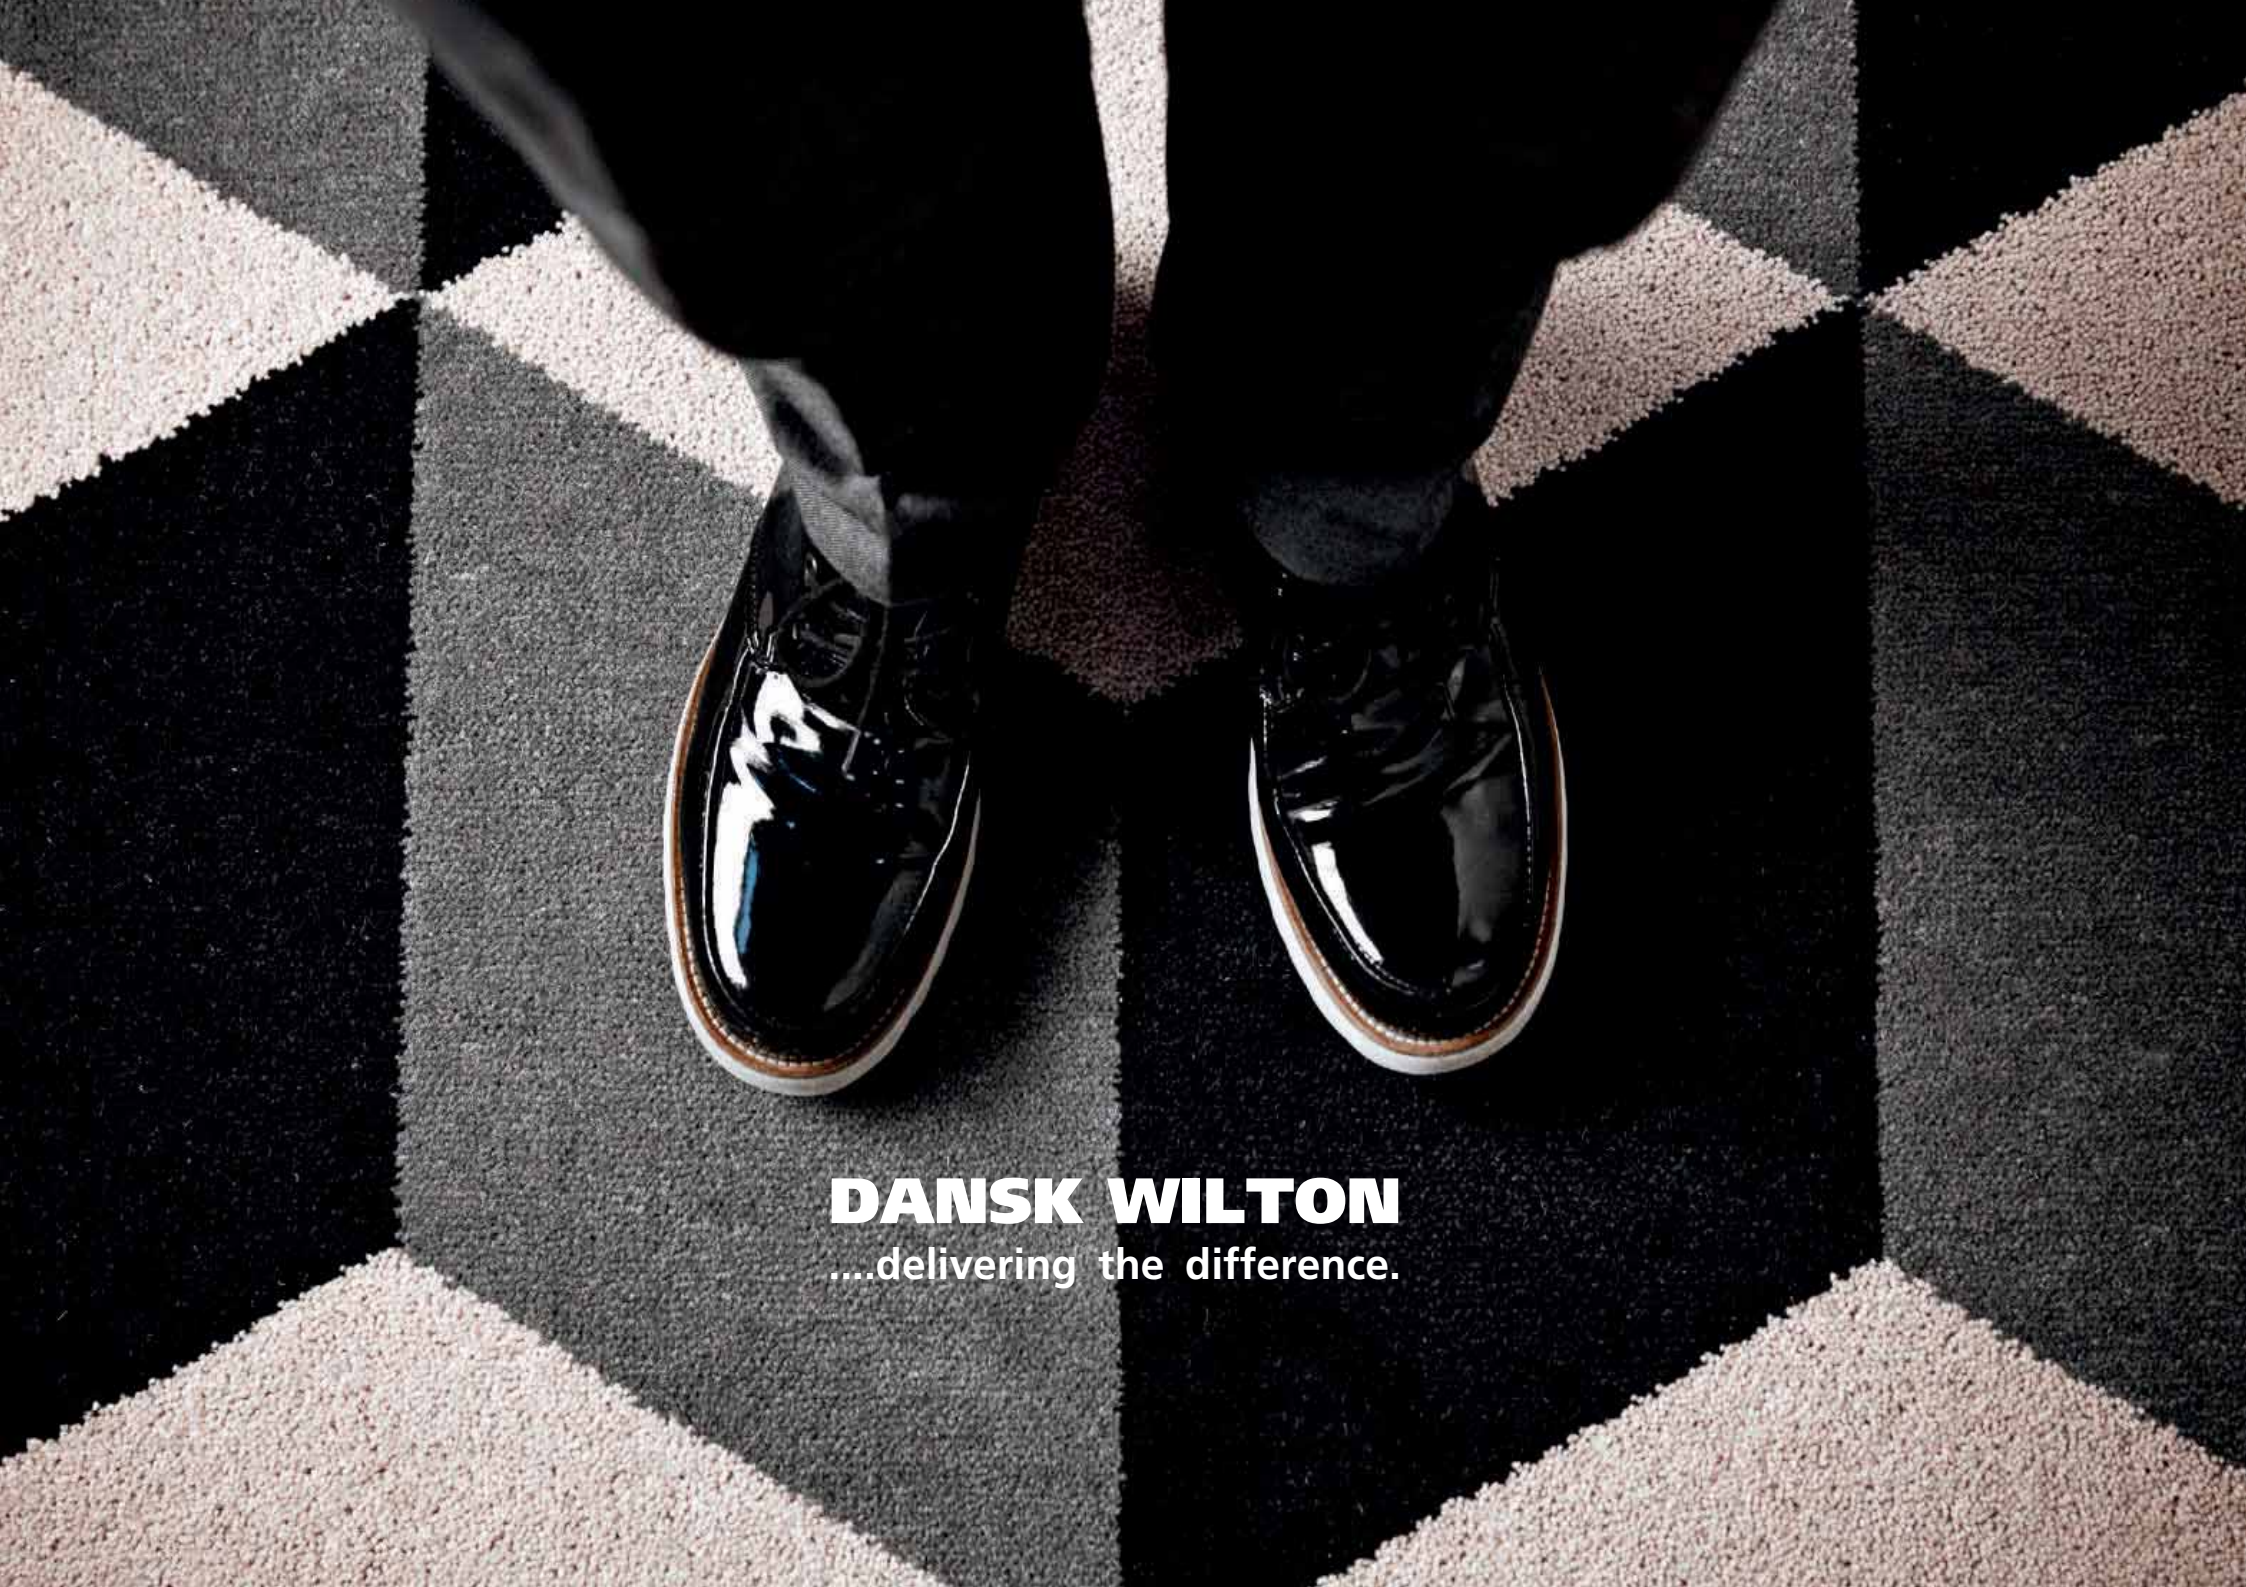

DANSK WILTON

....delivering the difference.