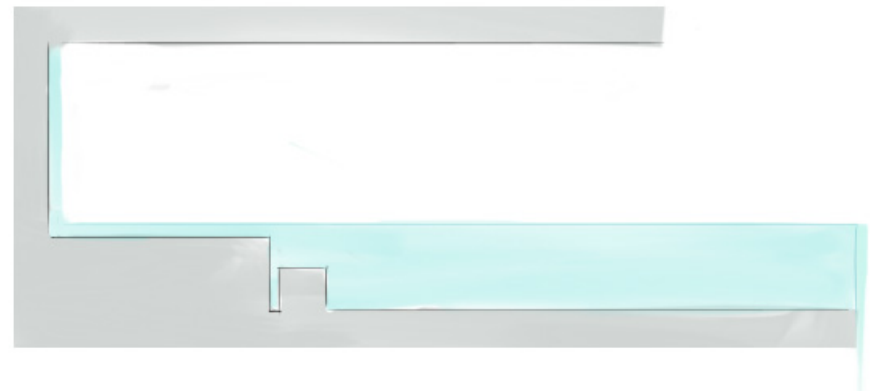

THE WATERFALL
spa

moodboard

aggregation of the spaces

waterfall *pool* *sea*
the water stream

LEGENDA

- 1 Reception
- 2 Changing room M
- 3 Changing room F
- 4 Indoor relax area
- 5 Sauna
- 6 Turkish bath
- 7 Ice waterfall
- 8 Cervical waterfall
- 9 Tropical rainfall
- 10 Aroma bath
- 11 Hydromassage
- 12 Pool
- 13 Suspended hanging chair
- 14 Outdoor relax area
- 15 Shower
- 16 Restroom
- 17 Beauty treatment
Massage room