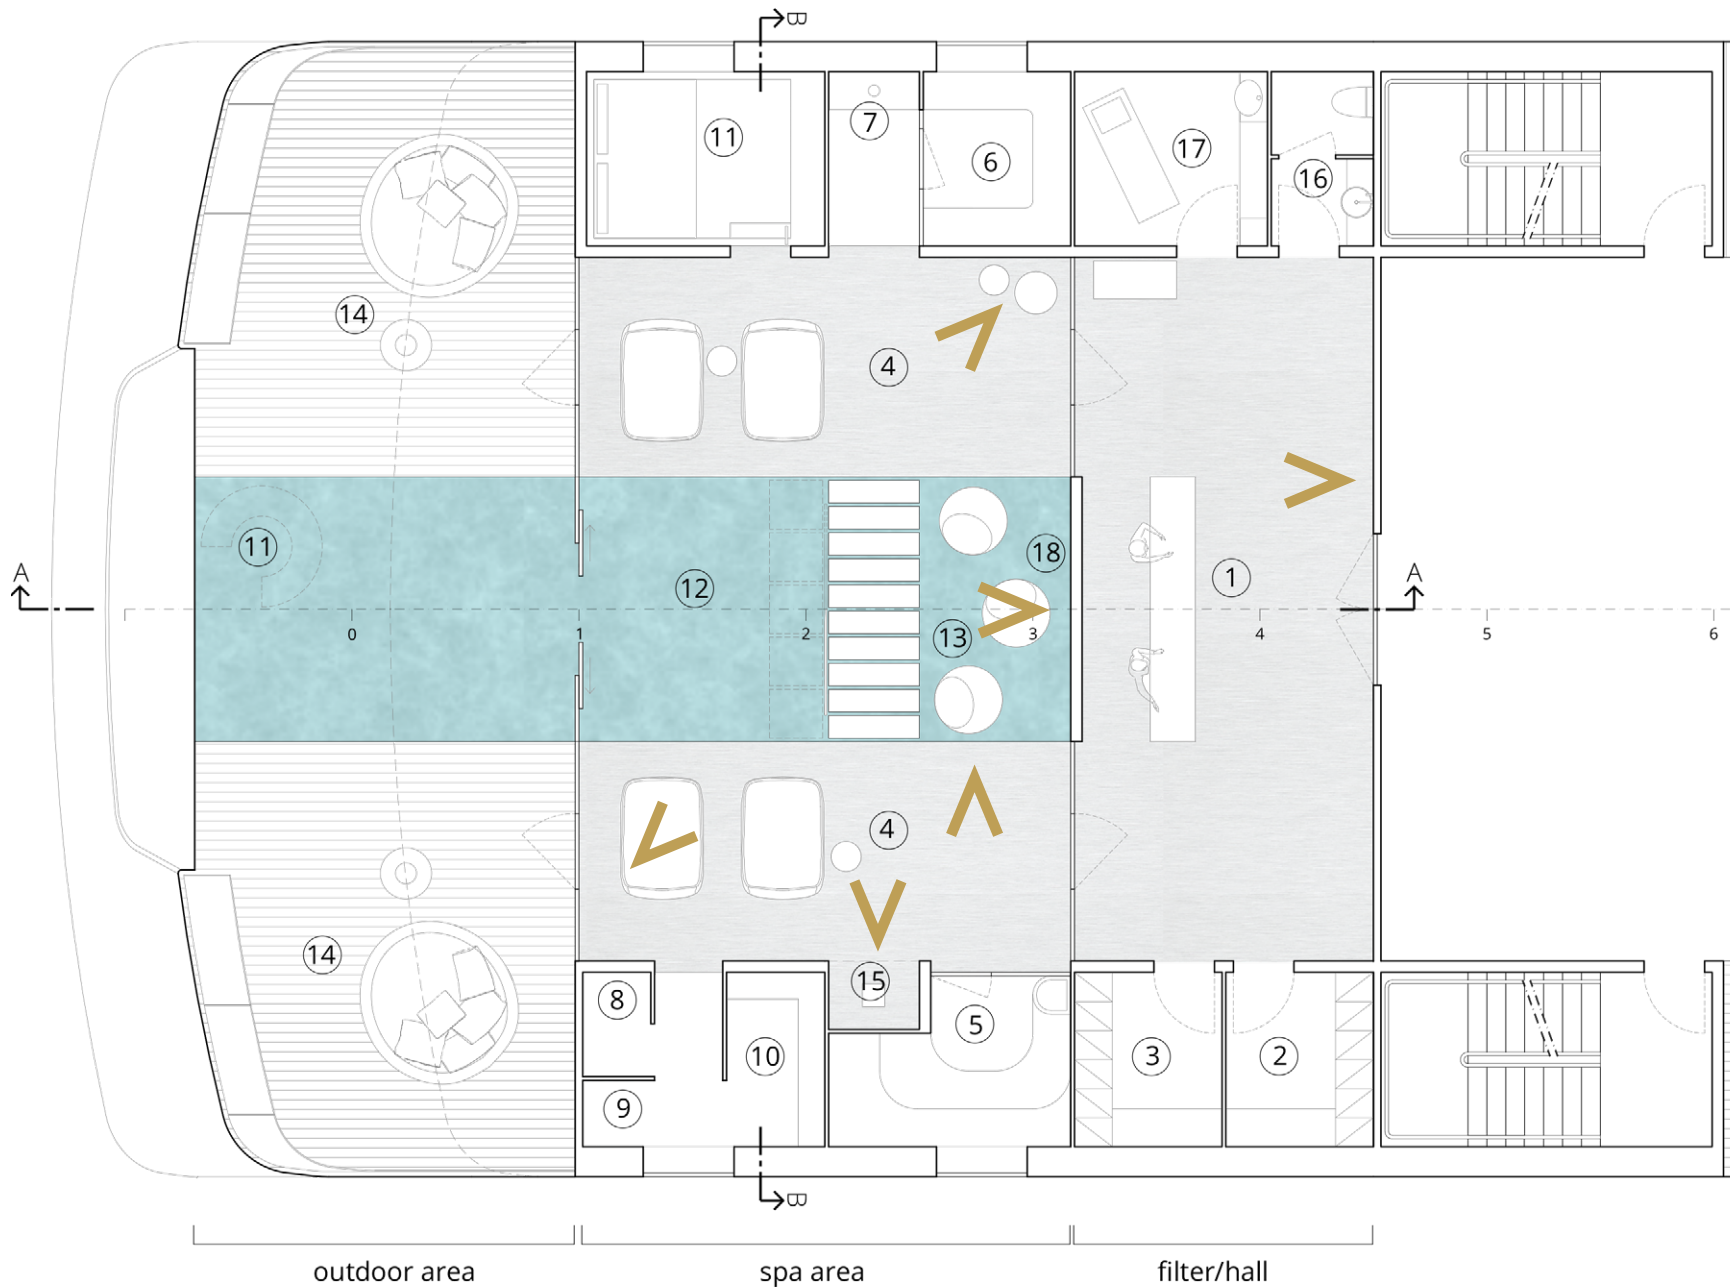

THE WATERFALL
spa

moodboard

aggregation of the spaces

waterfall *pool* *sea*
the water stream

LEGENDA

- 1 Reception
- 2 Changing room M
- 3 Changing room F
- 4 Indoor relax area
- 5 Sauna
- 6 Turkish bath
- 7 Ice waterfall
- 8 Cervical waterfall
- 9 Tropical rainfall
- 10 Aroma bath
- 11 Hydromassage
- 12 Pool
- 13 Suspended hanging chair
- 14 Outdoor relax area
- 15 Shower
- 16 Restroom
- 17 Beauty treatment
Massage room

section A-A

section B-B